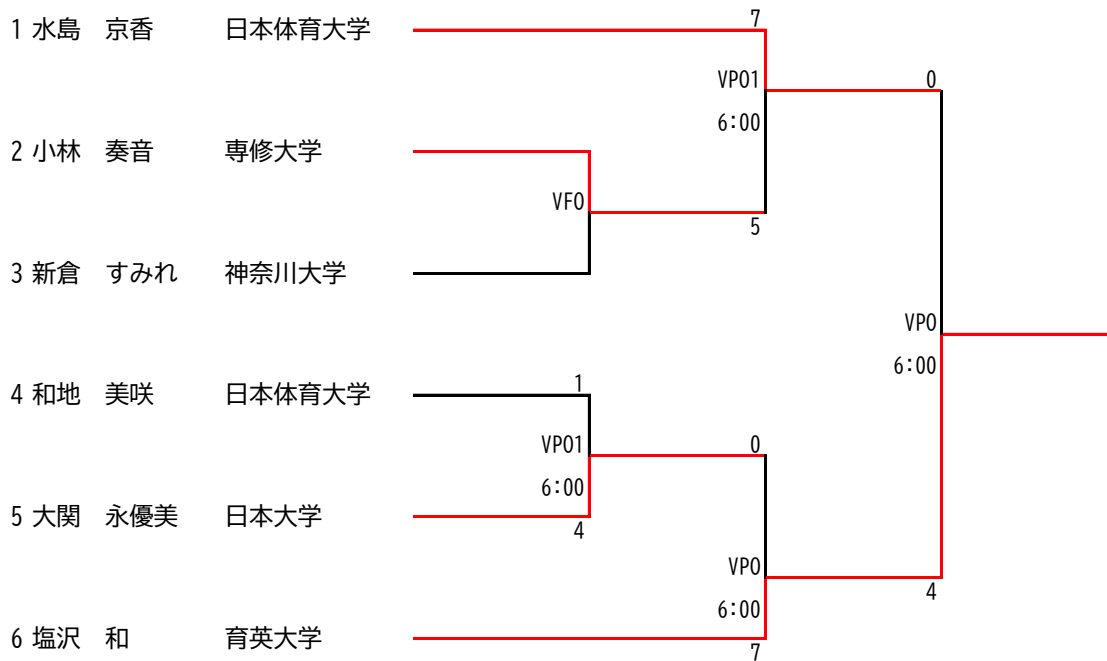

Women's Wrestling 72kg

Women's Wrestling 76kg