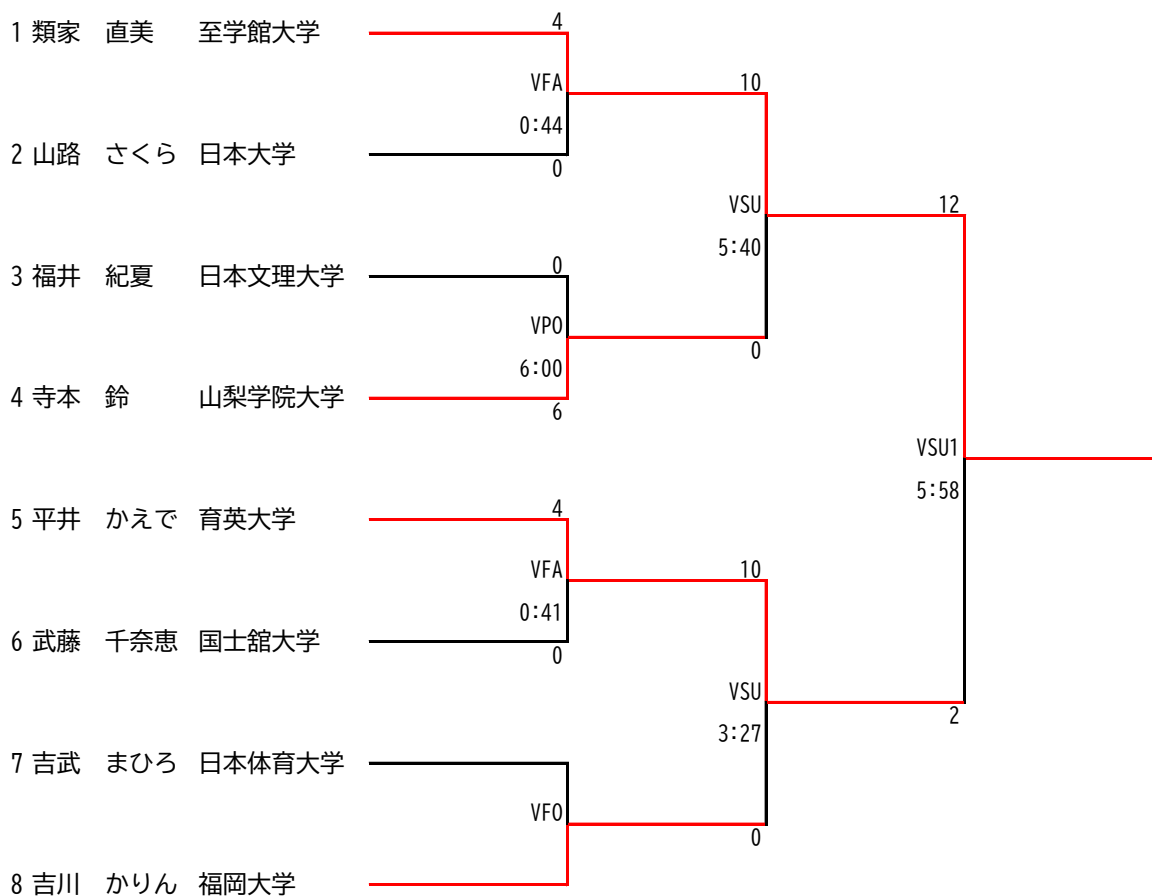

Women's Wrestling 65kg

Women's Wrestling 68kg