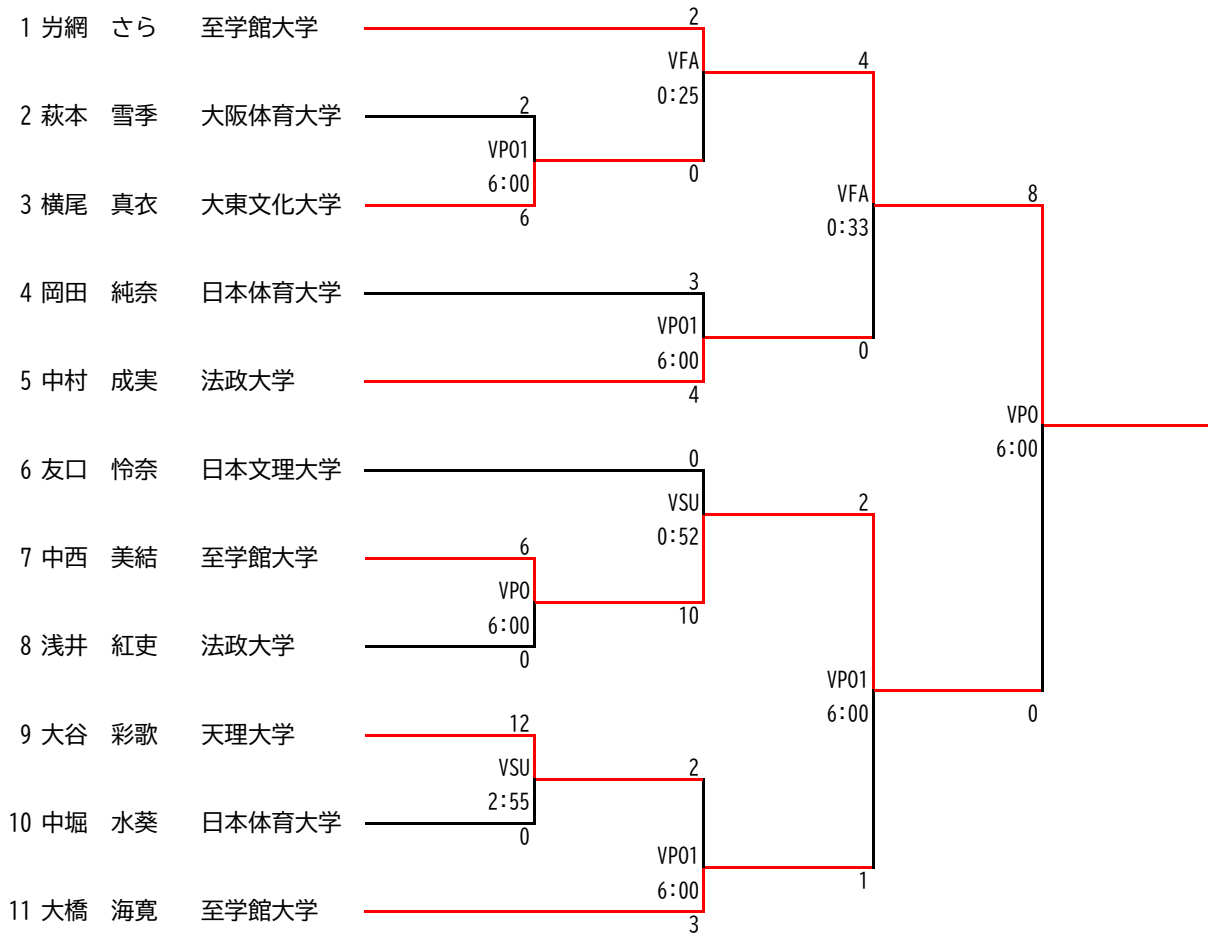

# Women's Wrestling 59kg

# Women's Wrestling 62kg