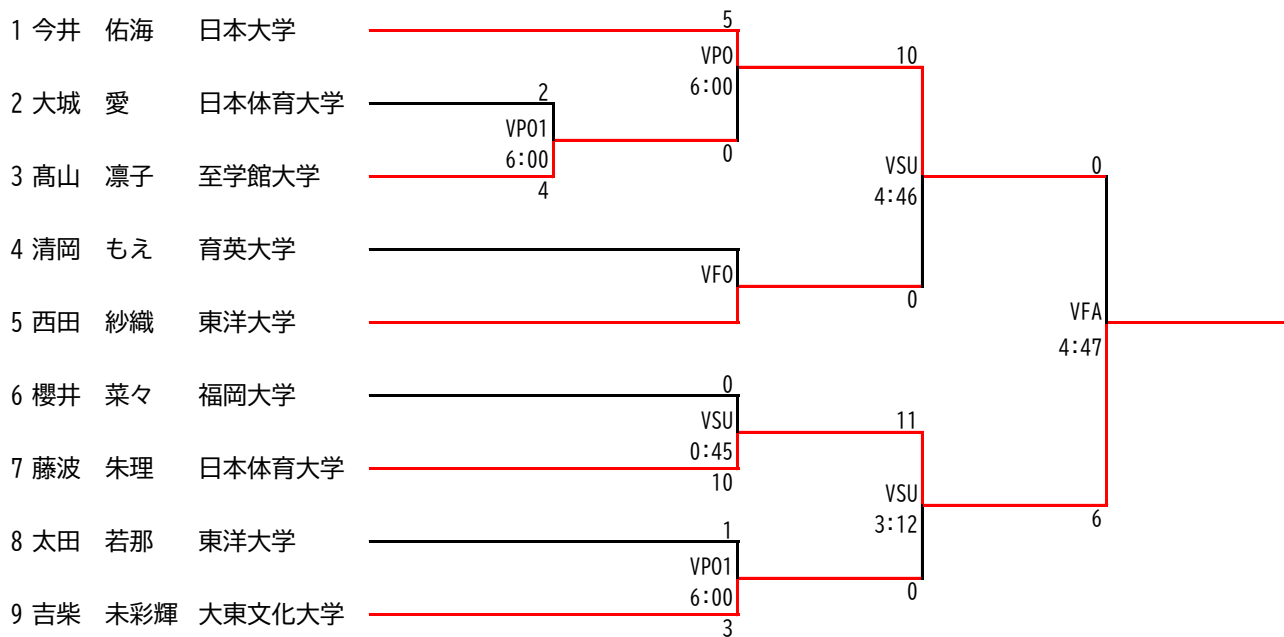

Women's Wrestling 55kg

Women's Wrestling 57kg