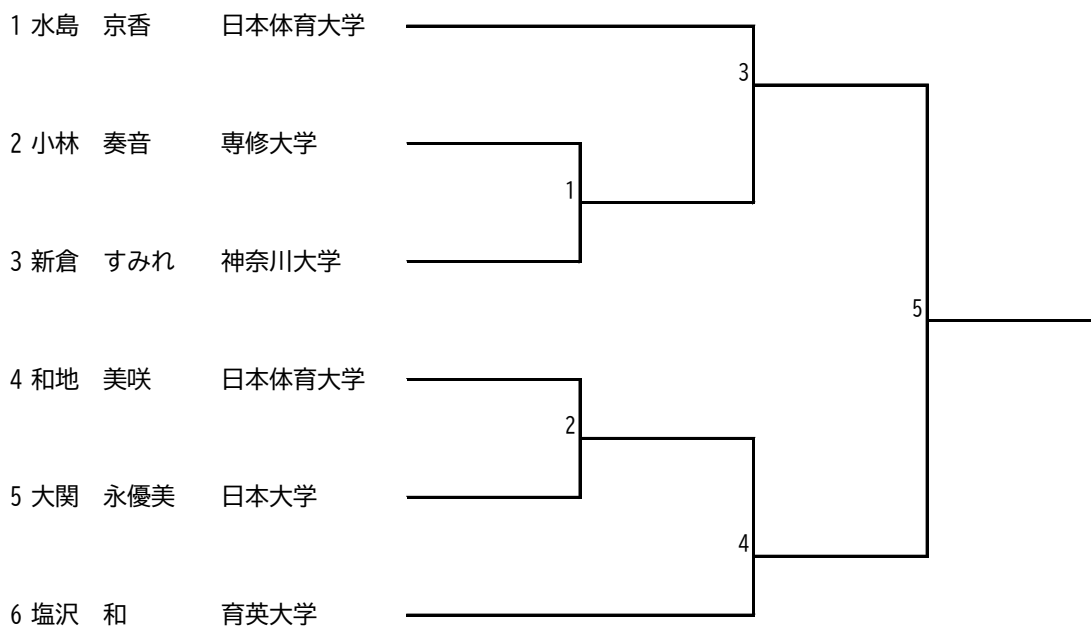

Women's Wrestling 72kg

Women's Wrestling 76kg