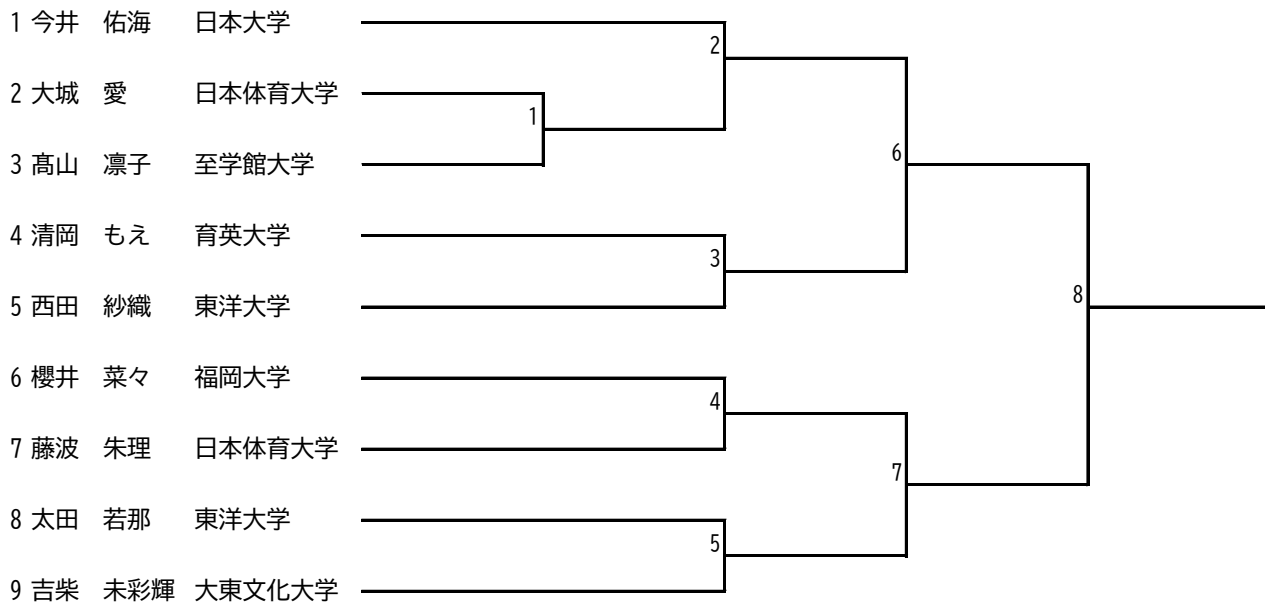

Women's Wrestling 55kg

Women's Wrestling 57kg